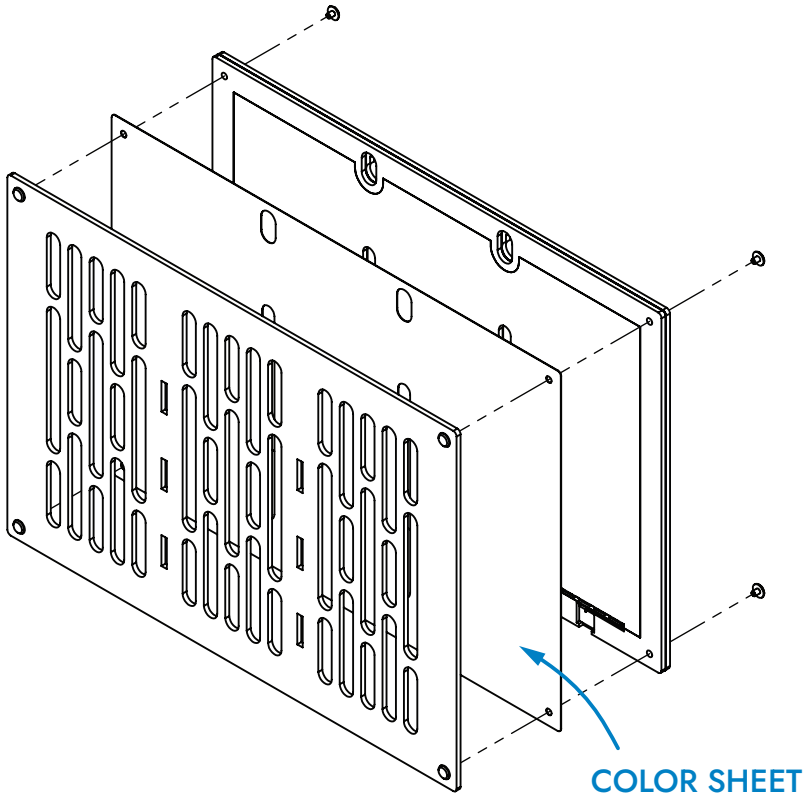

LED DISPLAY STAND FOR LIGHTSABERS & BLASTERS

Wanna Wanga!
Roy's prop parts shop

WHAT'S IN THE PACKAGE

1. LED PANEL
2. RED & BLUE COLOR SHEETS
3. HOOKS
4. USB CABLE
5. MANUAL

PLACEMENT OF COLOR SHEET (OPTIONAL)

REMOVE THE PROTECTIVE FOIL

WHITE: NO SHEET

RED: RED SHEET

BLUE: BLUE SHEET

PURPLE: RED & BLUE SHEET

**BE CAREFUL WITH THE LED COMPONENT WHEN OPENING
THE LED-PANEL!**

WALL CONFIGURATIONS

SINGLE HILT