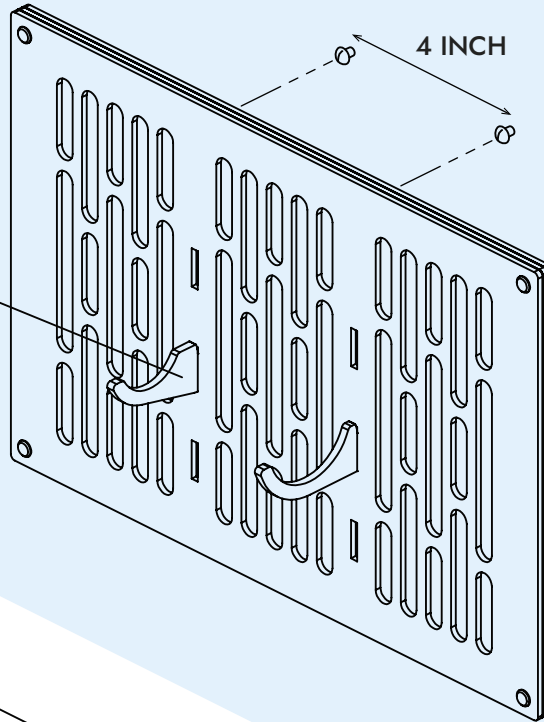

LED DISPLAY STAND FOR LIGHTSABERS & BLASTERS

Wanna Wanga!
Roy's prop parts shop

WHAT'S IN THE PACKAGE

1. LED PANEL
2. RED & BLUE COLOR SHEETS
3. HOOKS
4. USB CABLE
5. MANUAL

PLACEMENT OF COLOR SHEET (OPTIONAL)

REMOVE THE PROTECTIVE FOIL

WHITE: NO SHEET

RED: RED SHEET

BLUE: BLUE SHEET

PURPLE: RED & BLUE SHEET

**BE CAREFUL WITH THE LED COMPONENT WHEN OPENING
THE LED-PANEL!**

WALL CONFIGURATIONS

SINGLE HILT