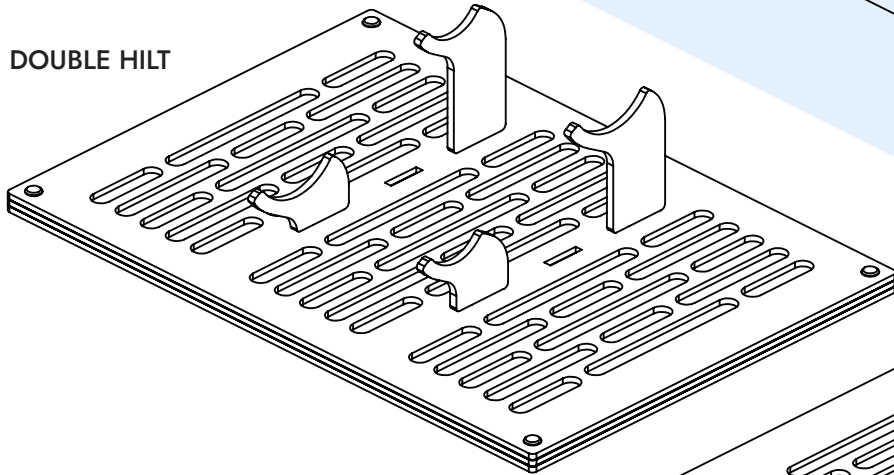

DOUBLE HILT