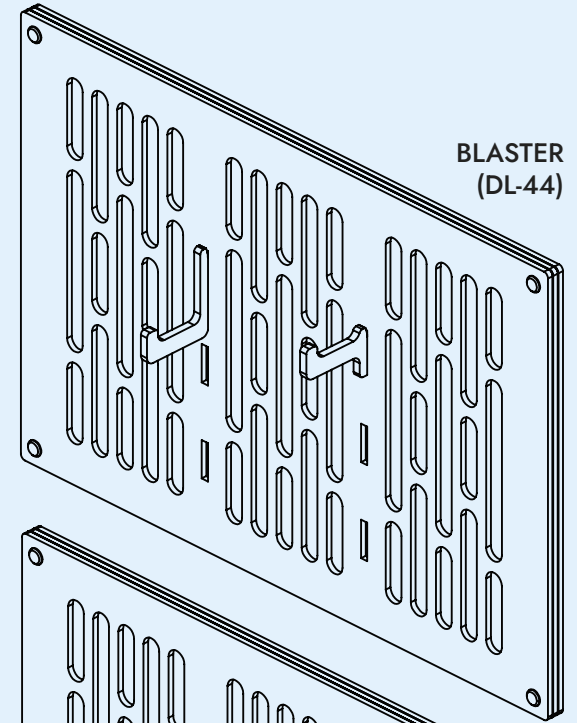

BLASTER
(DL-44)