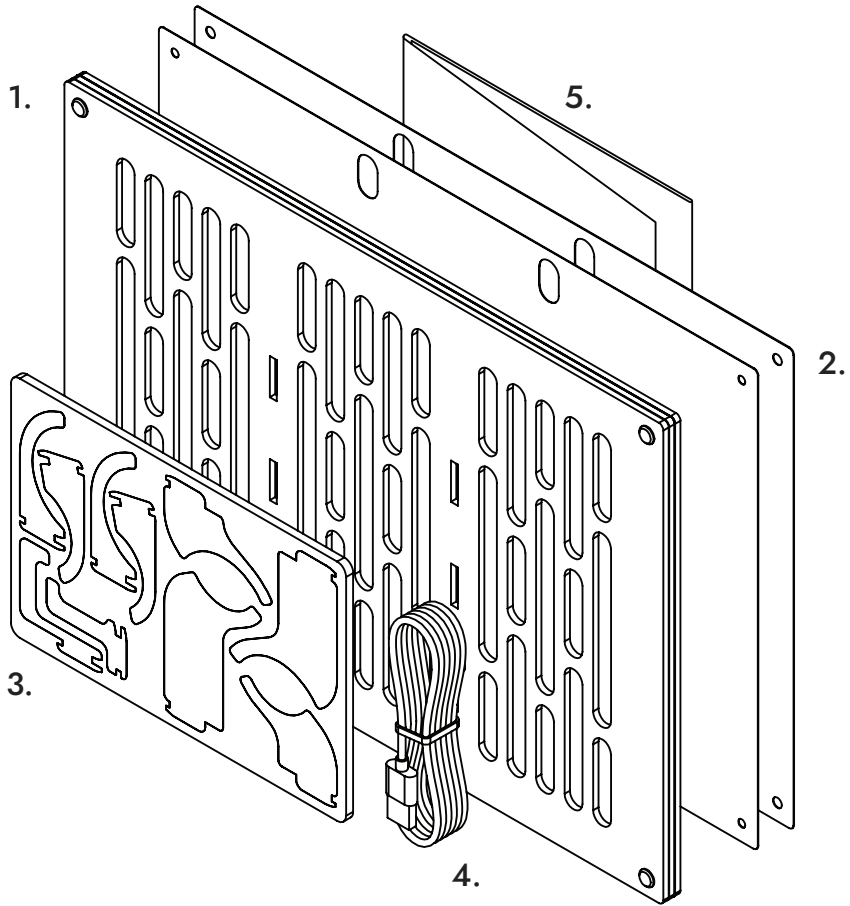

LED DISPLAY STAND FOR LIGHTSABERS & BLASTERS

Wanna Wanga!
Roy's prop parts shop

WHAT'S IN THE PACKAGE

1. LED PANEL
2. RED & BLUE COLOR SHEETS
3. HOOKS
4. USB CABLE
5. MANUAL

PLACEMENT OF COLOR SHEET (OPTIONAL)

REMOVE THE PROTECTIVE FOIL

WHITE: NO SHEET

RED: RED SHEET

BLUE: BLUE SHEET

PURPLE: RED & BLUE SHEET

**BE CAREFUL WITH THE LED COMPONENT WHEN OPENING
THE LED-PANEL!**

WALL CONFIGURATIONS

SINGLE HILT