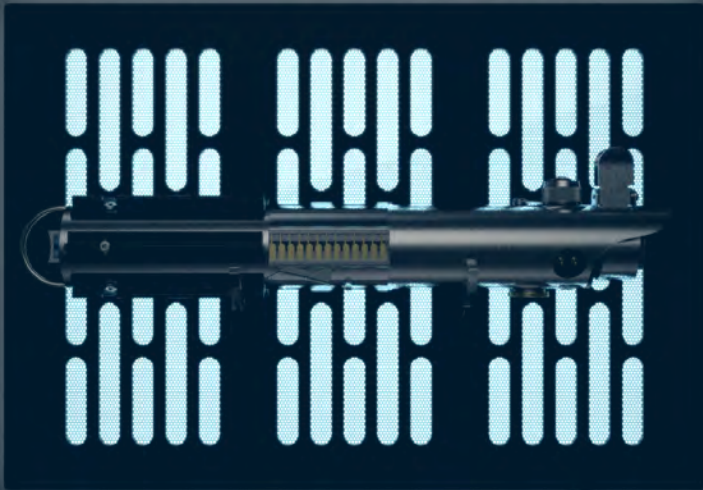

LED DISPLAY STAND FOR LIGHTSABERS & BLASTERS

Wanna Wanga!
Roy's prop parts shop

WHAT'S IN THE PACKAGE

1. LED PANEL
2. RED & BLUE COLOR SHEETS
3. HOOKS
4. USB CABLE
5. MANUAL

PLACEMENT OF COLOR SHEET (OPTIONAL)

REMOVE THE PROTECTIVE FOIL

WHITE: NO SHEET

RED: RED SHEET

BLUE: BLUE SHEET

PURPLE: RED & BLUE SHEET

**BE CAREFUL WITH THE LED COMPONENT WHEN OPENING
THE LED-PANEL!**

WALL CONFIGURATIONS

SINGLE HILT

BLASTER
(DL-44)

DOUBLE HILT

DOUBLE HILT

SINLGE HILT

DESKTOP CONFIGURATIONS

Wanna Wanga!

Roy's saber parts shop

WWW.WANNAWANGA.COM