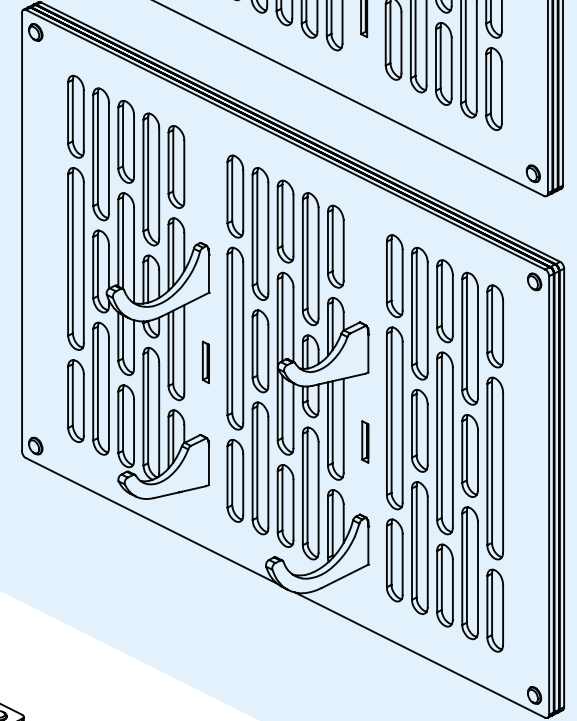

DOUBLE HILT